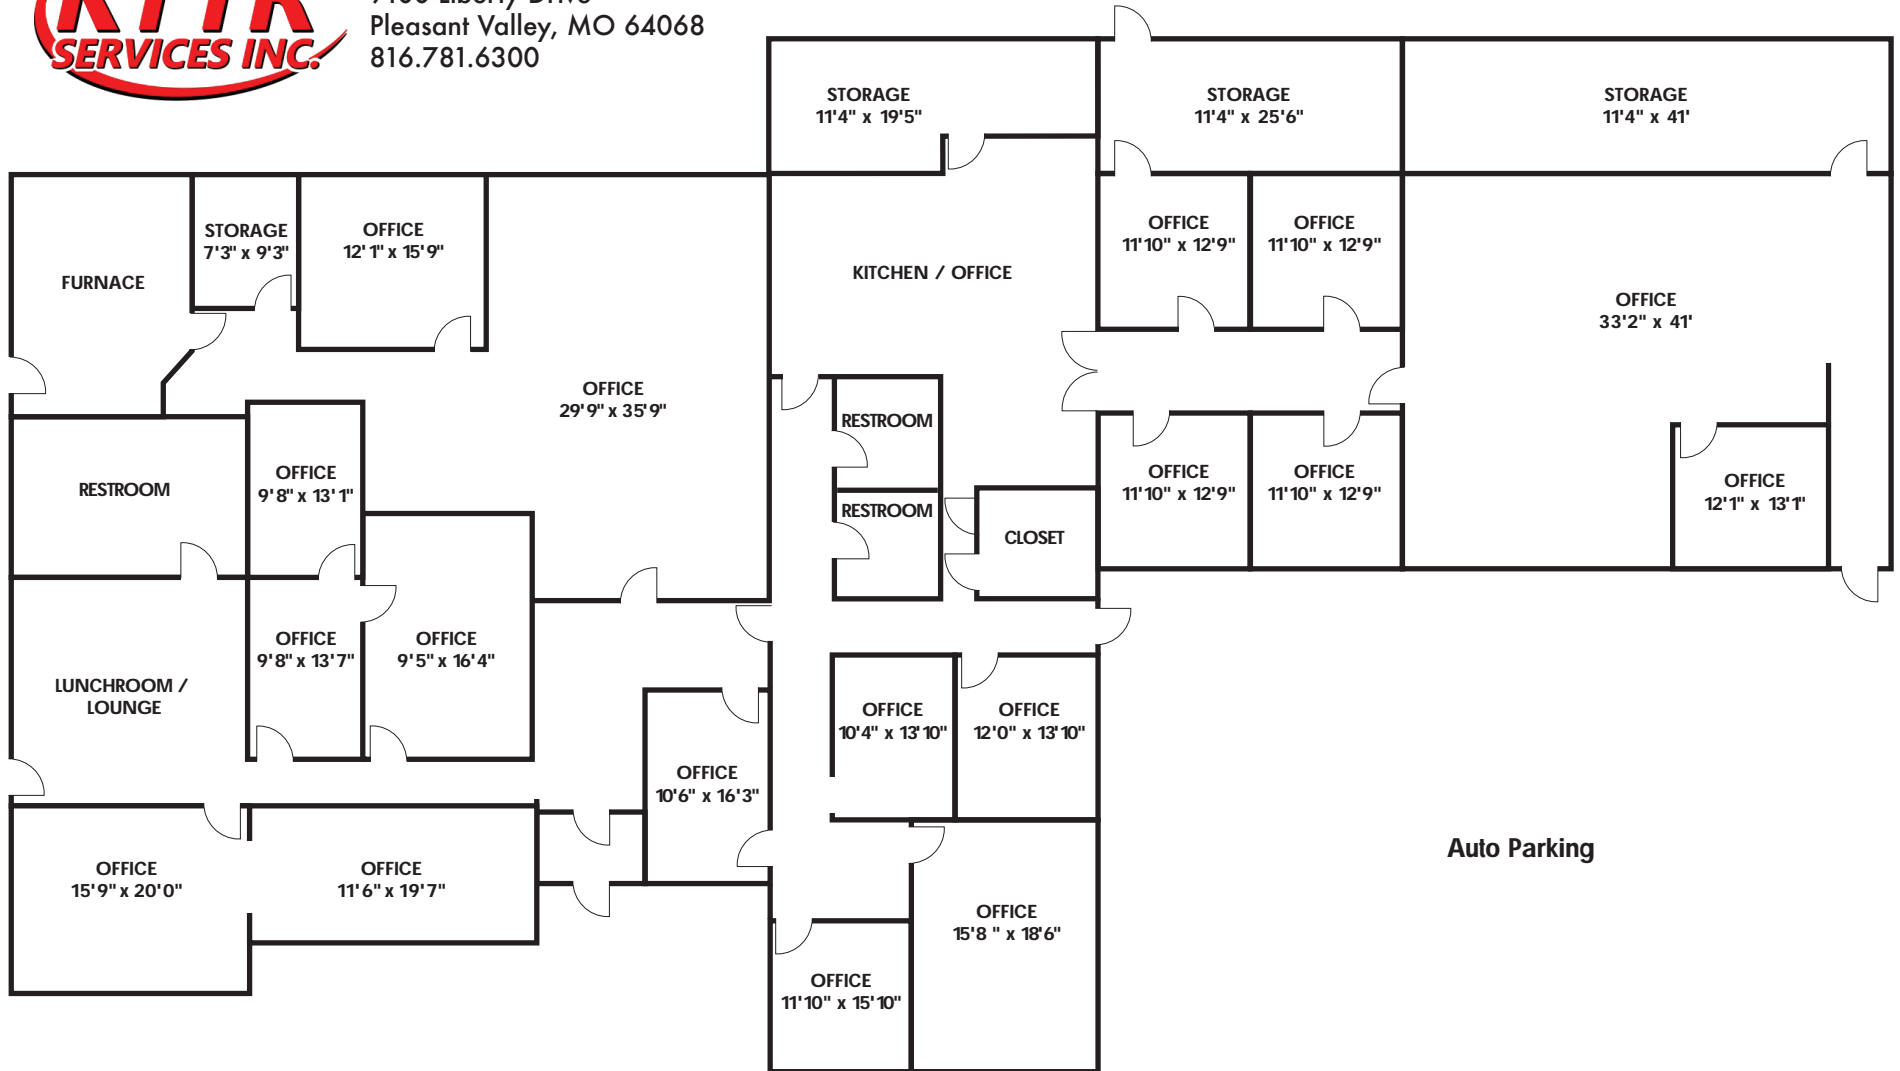

9100 Liberty Drive  
Pleasant Valley, MO 64068  
816.781.6300

Auto Parking

Auto Parking